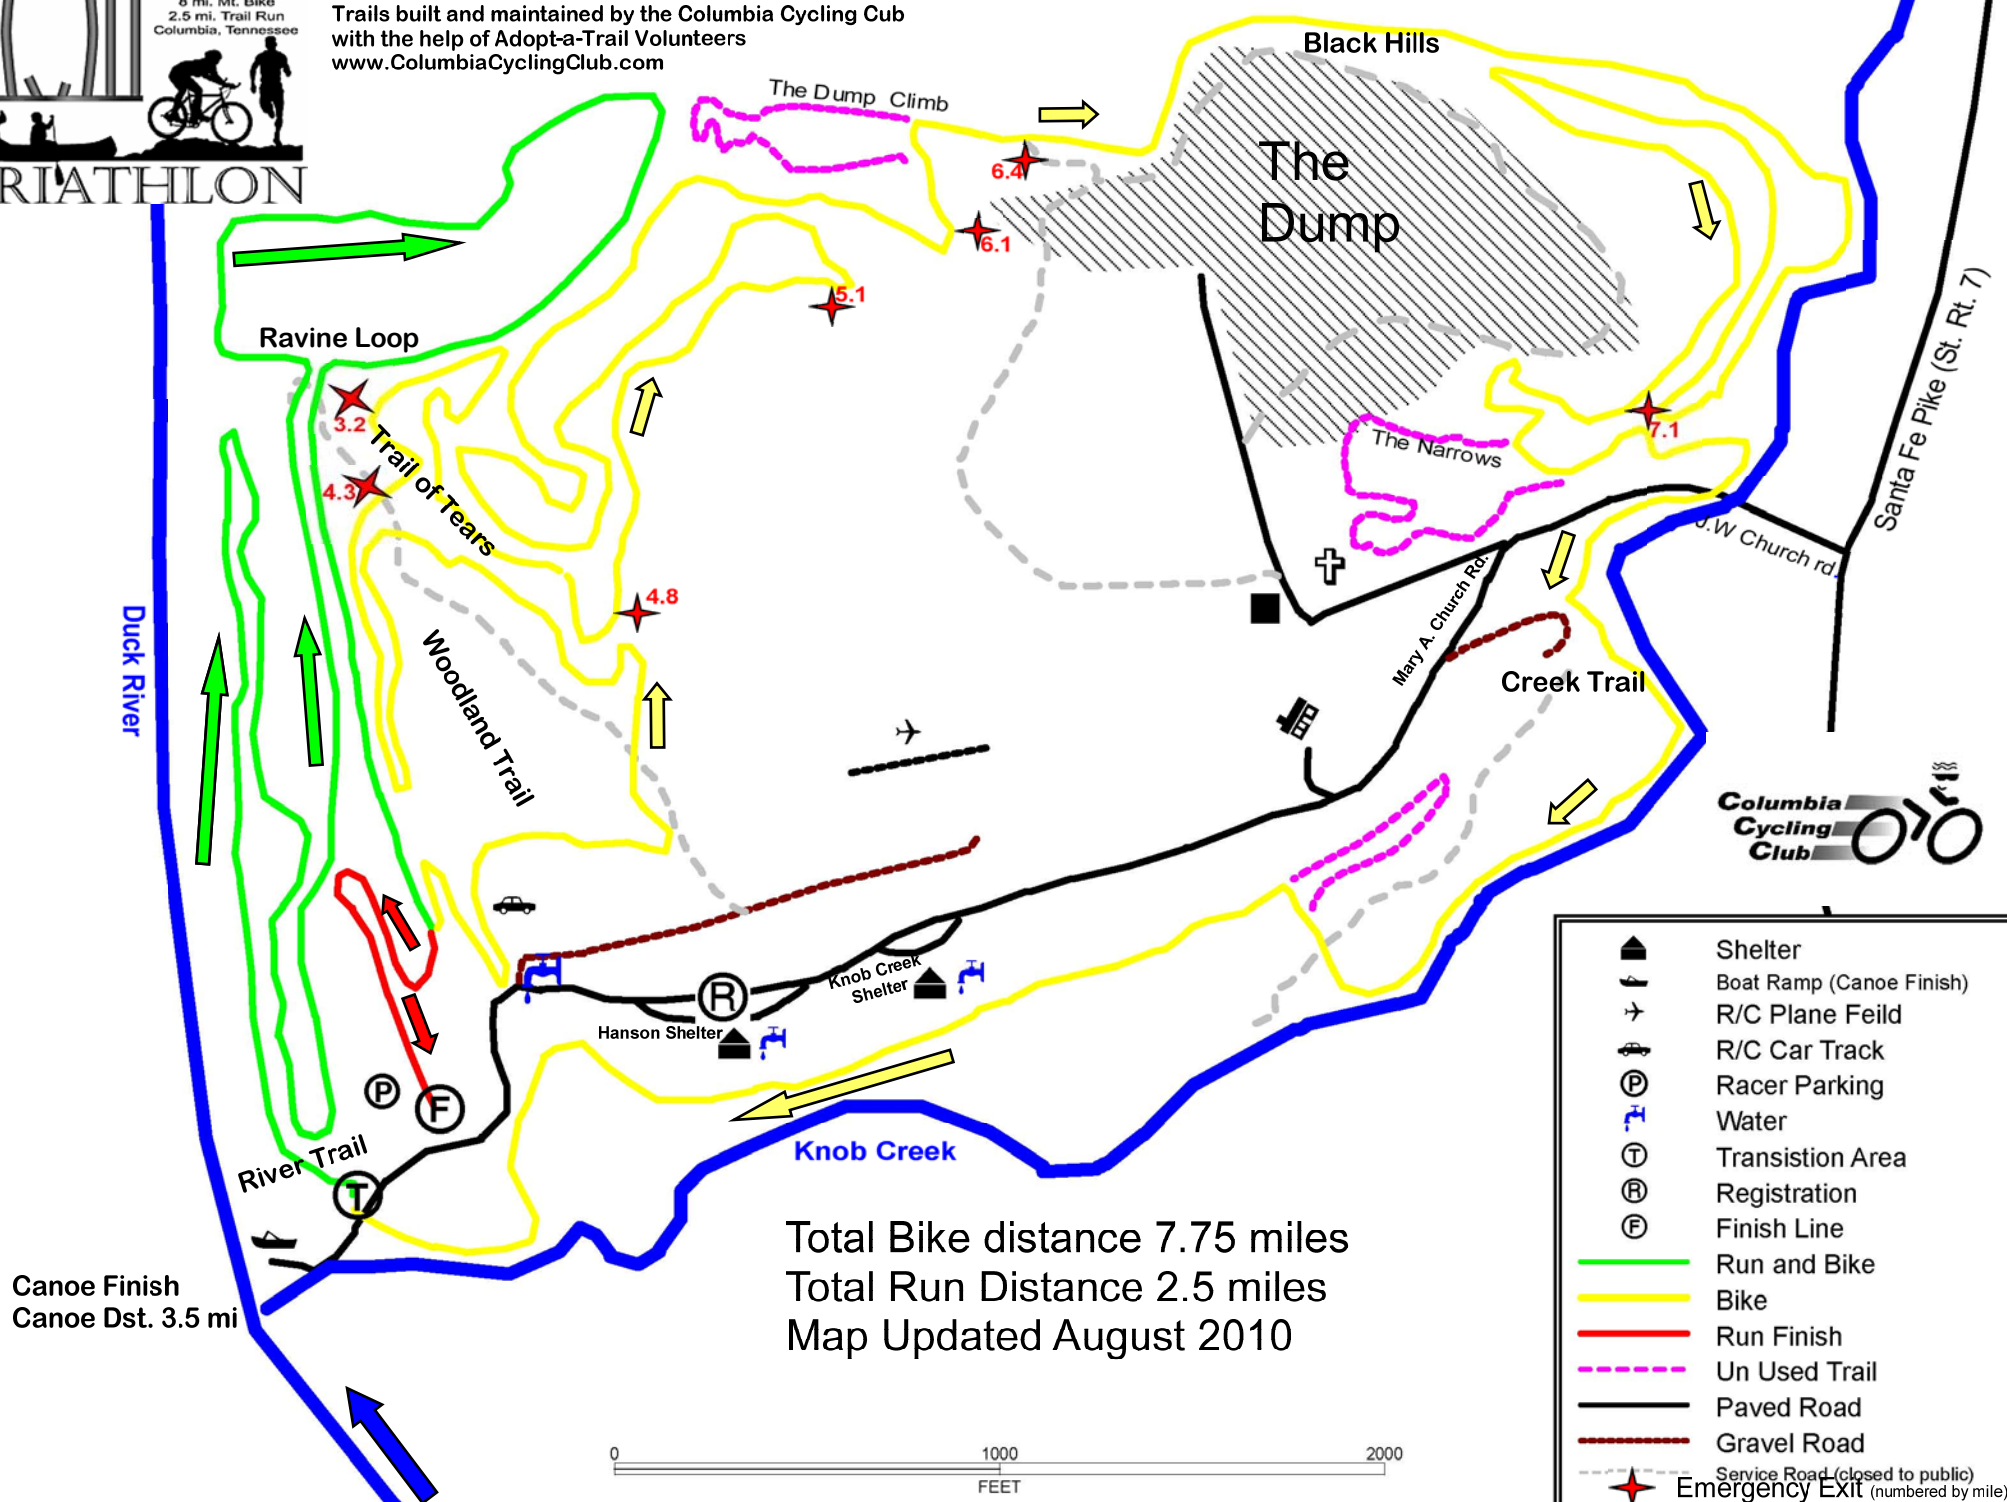

# JAILBREAK

Sept. 25, 2010  
 3.5 mi. Canoe  
 8 mi. Mt. Bike  
 2.5 mi. Trail Run  
 Columbia, Tennessee

# TRIATHLON

# JAILBREAK TRIATHLON COURSE MAP

Chickasaw Trace Park Columbia, TN  
 Trails built and maintained by the Columbia Cycling Club  
 with the help of Adopt-a-Trail Volunteers  
[www.ColumbiaCyclingClub.com](http://www.ColumbiaCyclingClub.com)

Canoe Finish  
 Canoe Dst. 3.5 mi

Total Bike distance 7.75 miles  
 Total Run Distance 2.5 miles  
 Map Updated August 2010

- |  |                                   |
|--|-----------------------------------|
|  | Shelter                           |
|  | Boat Ramp (Canoe Finish)          |
|  | R/C Plane Feild                   |
|  | R/C Car Track                     |
|  | Racer Parking                     |
|  | Water                             |
|  | Transition Area                   |
|  | Registration                      |
|  | Finish Line                       |
|  | Run and Bike                      |
|  | Bike                              |
|  | Run Finish                        |
|  | Un Used Trail                     |
|  | Paved Road                        |
|  | Gravel Road                       |
|  | Service Road (closed to public)   |
|  | Emergency Exit (numbered by mile) |